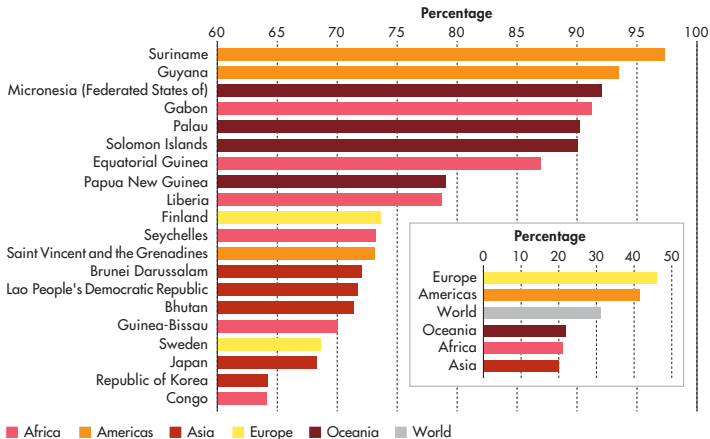

FIGURE 60.  
SHARE OF FOREST AREA IN TOTAL LAND AREA, TOP COUNTRIES (2021)

Source: FAO. 2023. Land Use. In: FAOSTAT. Rome. [Cited October 2023].

<https://www.fao.org/faostat/en/#data/RL>

Download: <https://doi.org/10.4060/cc8166en-fig60>