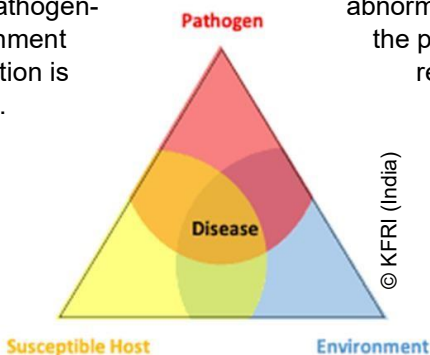

## Forest diseases

### TCP/MYA/3803: Strengthening the institutional capacity on forest health

The disease cycle of each host-pathogen-environment interaction is unique.

Any visible or detectable abnormalities in the plant as a result of a disease.