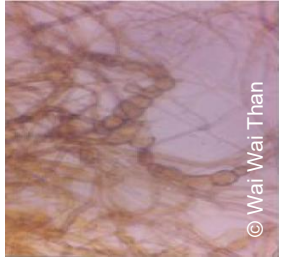

Eucalyptus Diseases

Root rot in *Eucalyptus urograndis* & *E. urophylla*
Causal fungus: *Cylindrocladium* sp.