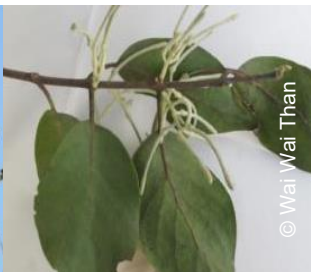

# Nursery diseases (Teak)

Damping off

Teak vascular wilt

Symptoms of collar (root collar) rot

Leaf blight disease on teak

Powdery mildew (Upper surface of teak leaf) in young plantation.

Rust fungi (Lower surface of teak leaf)

# Teak Plantation Diseases

Teak root decay

Mistletoe (semi plant parasite) on teak  
***Loranthus pulverulentus* Wall.**

Mistletoe (semi plant parasite) on teak  
***Dendrophthoe pentandra***

Mistletoe (semi plant parasite) on teak  
***Helixanthera coccinea***