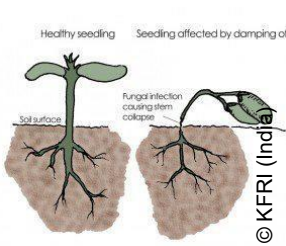

### TCP/MYA/3803: Strengthening the institutional capacity on forest health

The disease cycle of each host-pathogen-environment interaction is unique.

Any visible or detectable abnormalities in the plant as a result of a disease.

# Nursery diseases (Teak)

Damping off

Teak vascular wilt

Symptoms of collar (root collar) rot

Leaf blight disease on teak

Powdery mildew (Upper surface of teak leaf) in young plantation.

Rust fungi (Lower surface of teak leaf)