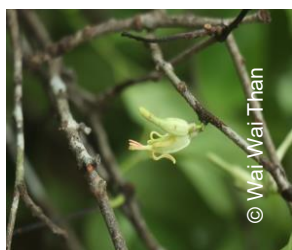

# Nursery diseases (Teak)

Damping off

Teak vascular wilt

Symptoms of collar (root collar) rot

Leaf blight disease on teak

Powdery mildew (Upper surface of teak leaf) in young plantation.

Rust fungi (Lower surface of teak leaf)

# Teak Plantation Diseases

Teak root decay

Mistletoe (semi plant parasite) on teak  
***Loranthus pulverulentus* Wall.**

Mistletoe (semi plant parasite) on teak  
***Dendrophthoe pentandra***

Mistletoe (semi plant parasite) on teak  
***Helixanthera coccinea***