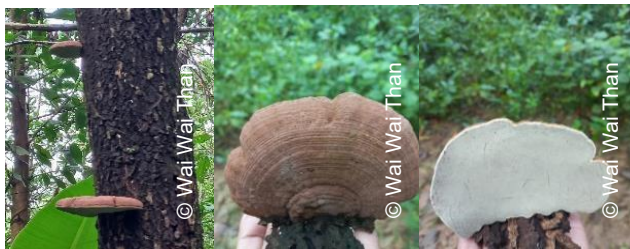

Wood Decay on *A. mangium*

Ganoderma philippii, the cause of root disease on *A. mangium*.

Damages:

- In the nursery, diseases can easily spread from seedling to seedling.
- In the plantation, foliar disease affects photosynthesis and can result in reduced growth rates.
- Stem and root decay affect transportation of food and water up the tree, the tree gradually dies.
- Mistletoes are semi-parasites on their hosts. They can cause the host to dry up and die or affected branches can break up due to their weight.

Contact

FAO Representation in Myanmar
FAO-MM@fao.org
www.fao.org/myanmar/fao-in-myanmar/en/

Food and Agriculture Organization of the United Nations
Nay Pyi Taw, Myanmar

Some rights reserved. This work is available under a CC BY-NC-SA 3.0 IGO licence