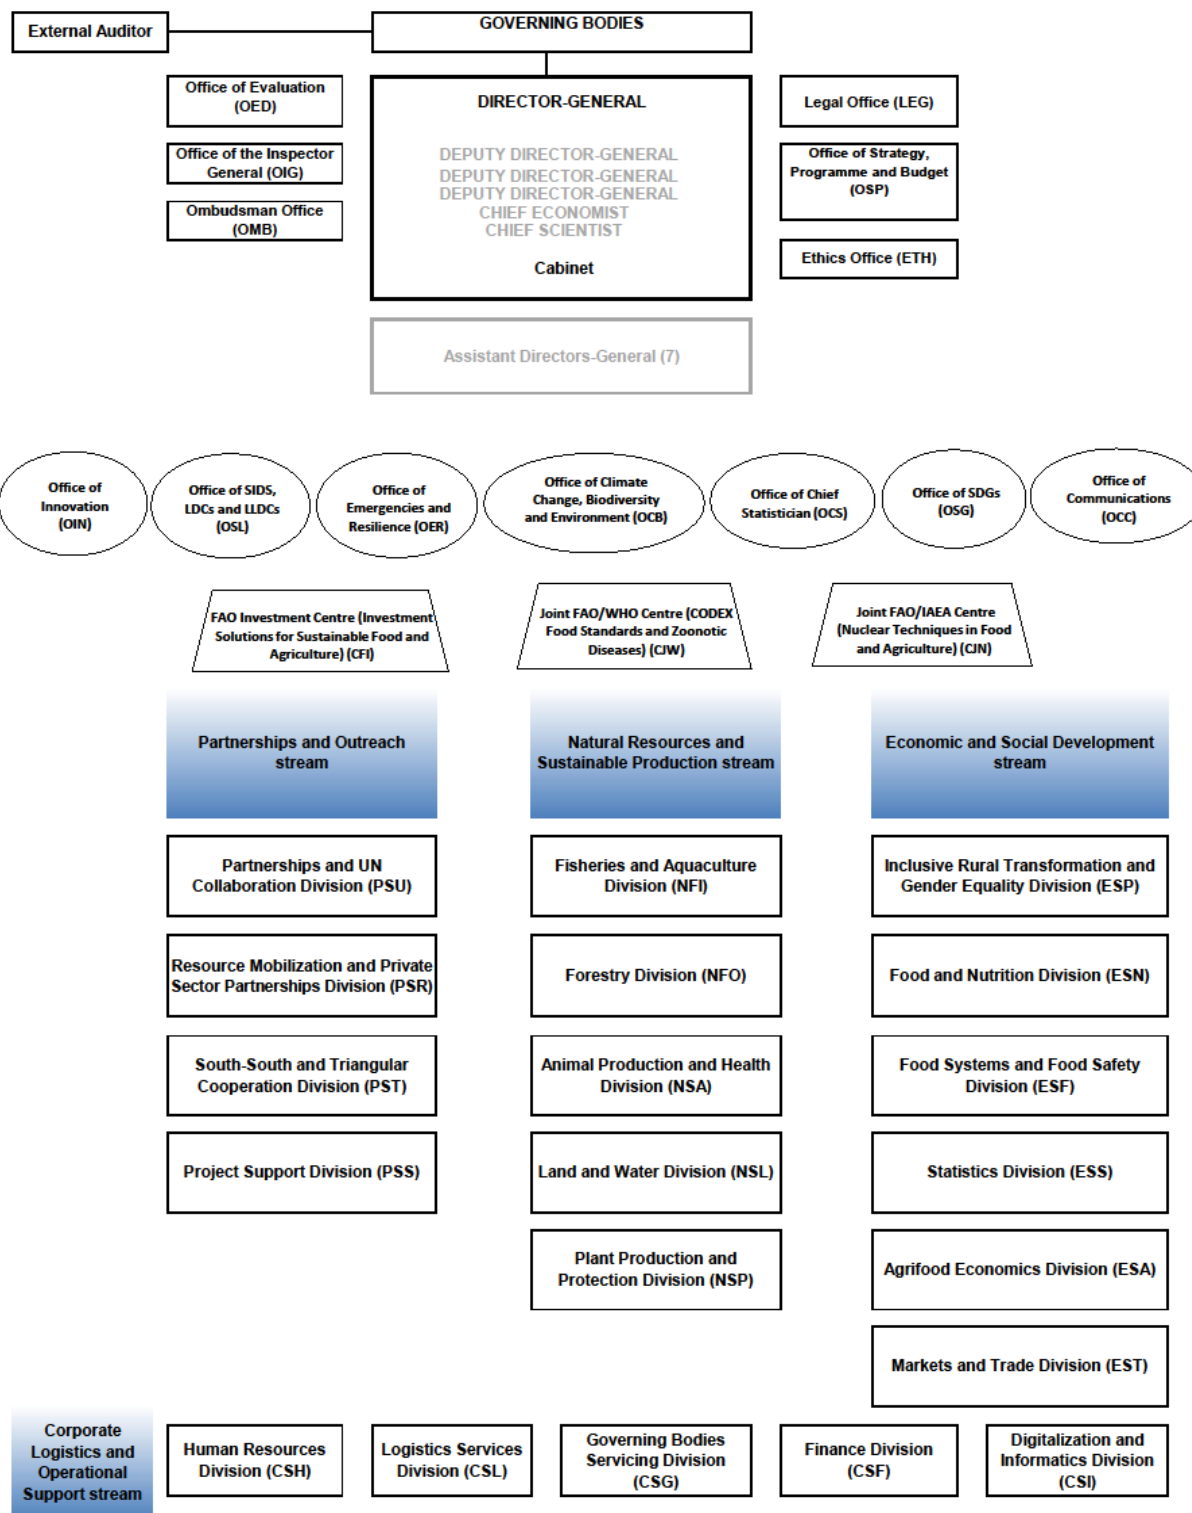

CL 168/3 Annex 9: Organigramme headquarters and decentralized offices

Documents can be consulted at www.fao.org

RAF Regional Office for Africa - Accra	RAP Regional Office for Asia and the Pacific - Bangkok	REU Regional Office for Europe and Central Asia - Budapest	RLC Regional Office for Latin America and the Caribbean - Santiago	RNE Regional Office for the Near East and North Africa - Cairo	LOB Liaison Office with the European Union and Belgium - Brussels
SFS Subregional Office for Southern Africa - Harare	SAP Subregional Office for the Pacific Islands - Apia	SEC Subregional Office for Central Asia - Ankara	SLC Subregional Office for the Caribbean - Bridgetown	SNE Subregional Office for North Africa - Tunis	LOG Liaison Office with the UN - Geneva
SFE Subregional Office for Eastern Africa – Addis Ababa			SLM Subregional Office for Mesoamerica - Panama City	SNG Subregional Office for the Gulf Cooperation Council States and Yemen - Abu Dhabi	LOJ Liaison Office with Japan - Yokohama
SFC Subregional Office for Central Africa - Libreville				SNM Subregional Office for Mashreq Countries - Beirut	LON United Nations Liaison Office - New York
SFW Subregional Office for West Africa - Dakar					LOR Liaison Office with the Russian Federation - Moscow
COUNTRY OFFICES	COUNTRY OFFICES	COUNTRY OFFICES	COUNTRY OFFICES	COUNTRY OFFICES	LOW Liaison Office for North America - Washington, D.C.