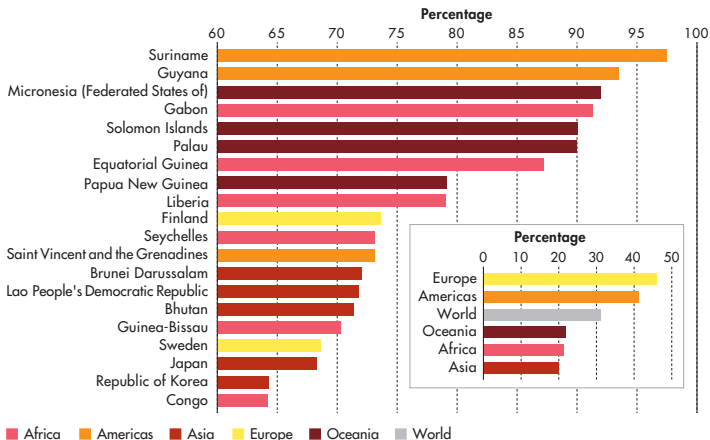

FIGURE 60.
SHARE OF FOREST AREA IN TOTAL LAND AREA, TOP COUNTRIES (2020)

Source: FAO. 2022. FAOSTAT: Land use indicators. In: FAO. Rome. Cited October 2022.
<http://www.fao.org/faostat/en/#data/EL>

<https://doi.org/10.4060/cc2211en-fig60>