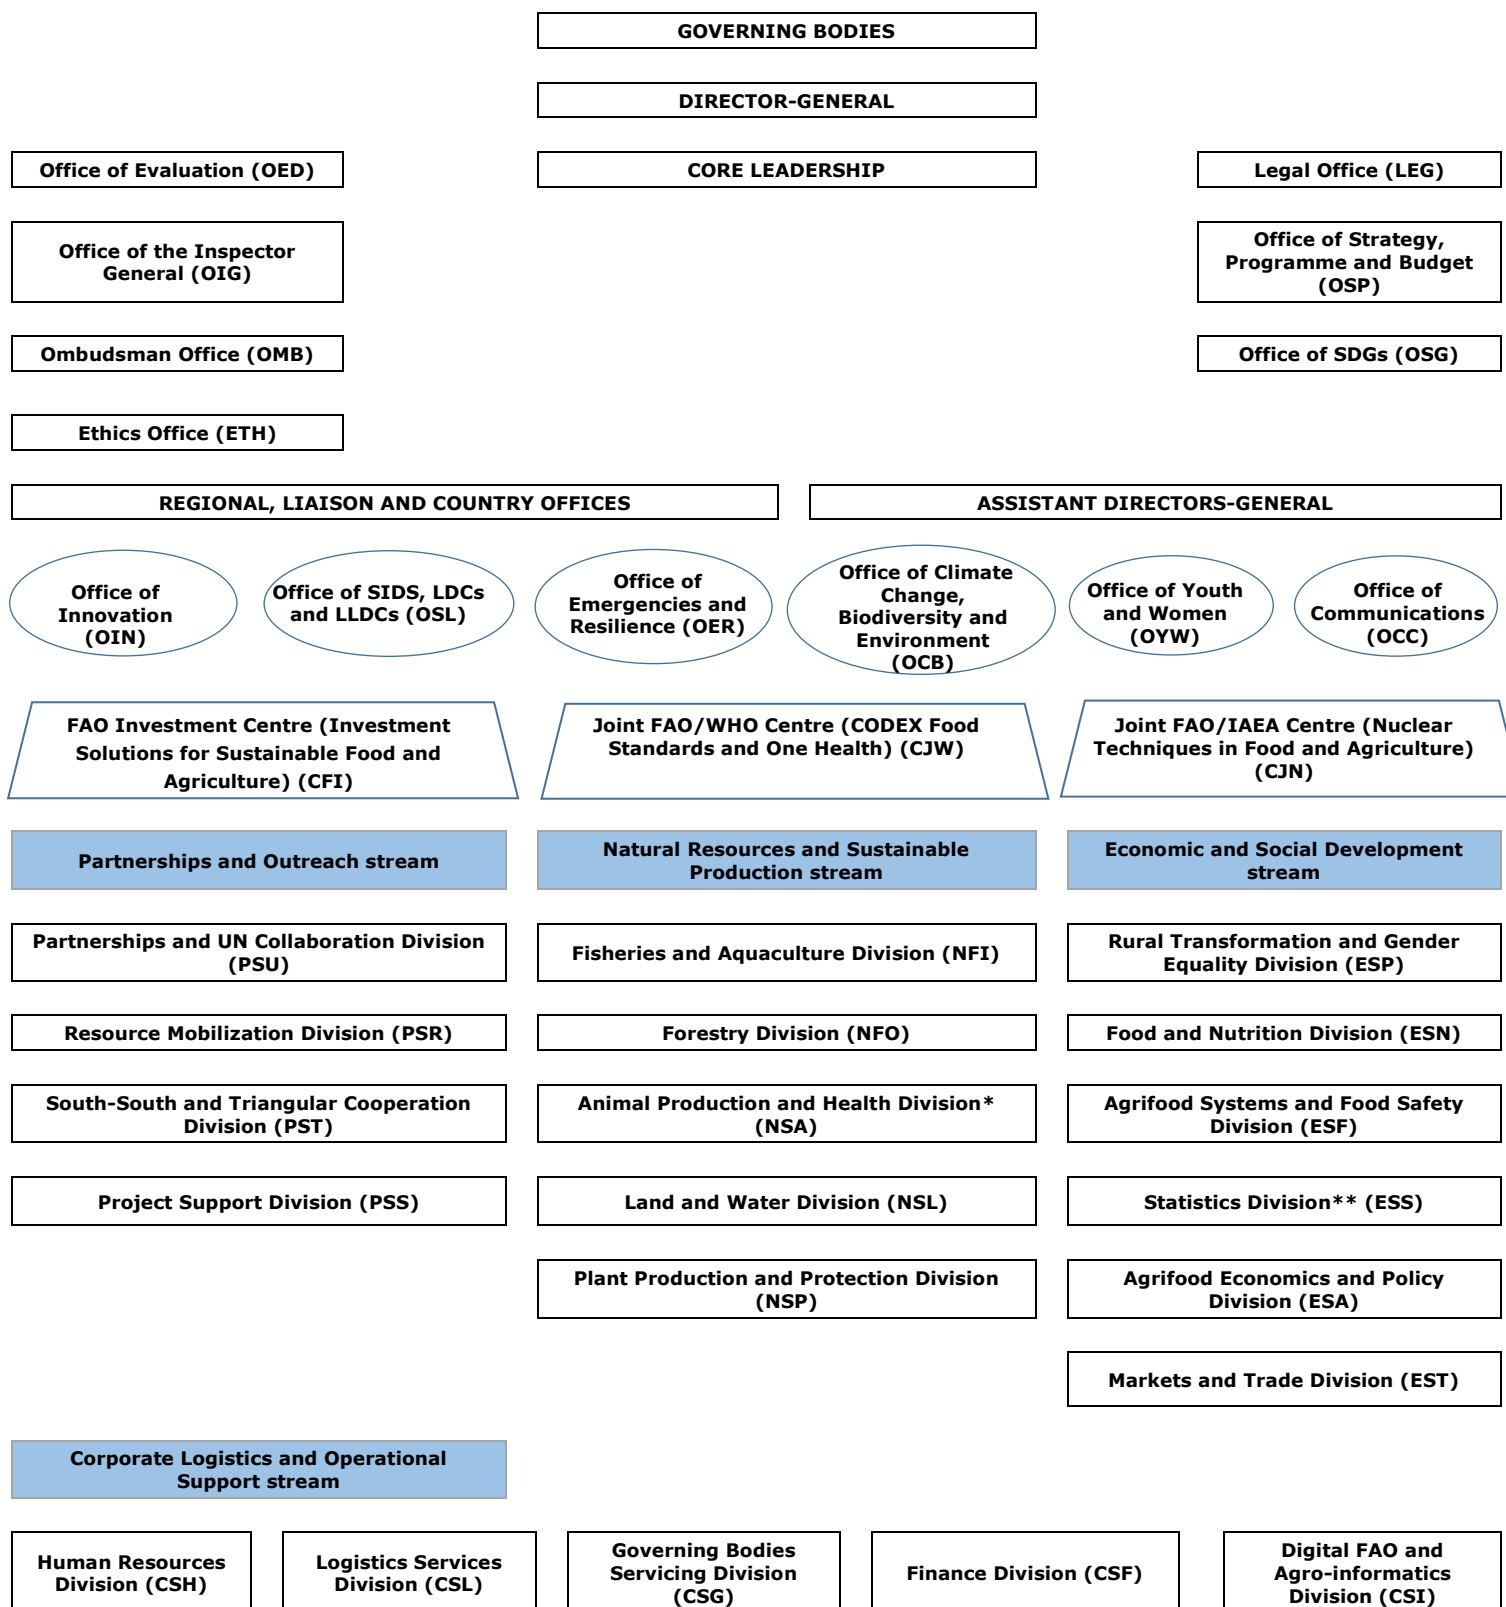

Annex 7: Organigramme

Headquarters and Decentralized Offices

* Director, NSA is also Chief Veterinarian; ** Director, ESS is also Chief Statistician

RAF
Regional Office for
Africa - Accra

RAP
Regional Office for
Asia and the
Pacific - Bangkok

REU
Regional Office for
Europe and Central
Asia - Budapest

RLC
Regional Office for
Latin America and the
Caribbean - Santiago

RNE
Regional Office for
the Near East and
North Africa - Cairo

LOB
Liaison Office with the
European Union and
Belgium - Brussels

SNE
Subregional Office for
North Africa - Tunis

LOG
Liaison Office with the
UN - Geneva

SFE
Subregional Office
for Eastern Africa –
Addis Ababa

SLM
Subregional Office for
Mesoamerica -
Panama City

SNG
Subregional Office for
the Gulf Cooperation
Council States and
Yemen - Abu Dhabi

LOR
Liaison Office with the
Russian Federation -
Moscow

**COUNTRY
OFFICES**

**COUNTRY
OFFICES**

**COUNTRY
OFFICES**

**COUNTRY
OFFICES**

**COUNTRY
OFFICES**

LOW
Liaison Office for
North America -
Washington, D.C.